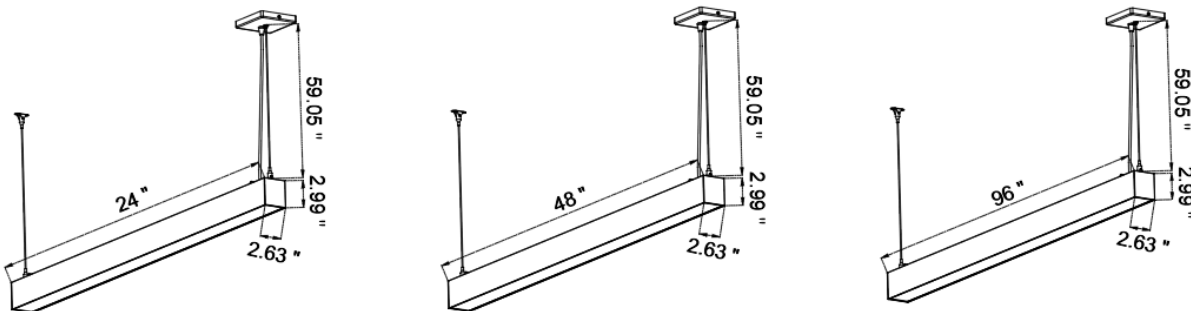

AC Emergency Backup Field Installation

Seamless Linkable Mounting

Continous mount quantities:

2FT: 24PCS max

4FT: 12PCS max

8FT: 6PCS max

DIMENSIONS

length	L	W	H
2FT	24"	2.63"	2.99"
4FT	48"	2.63"	2.99"
8FT	96"	2.63"	2.99"