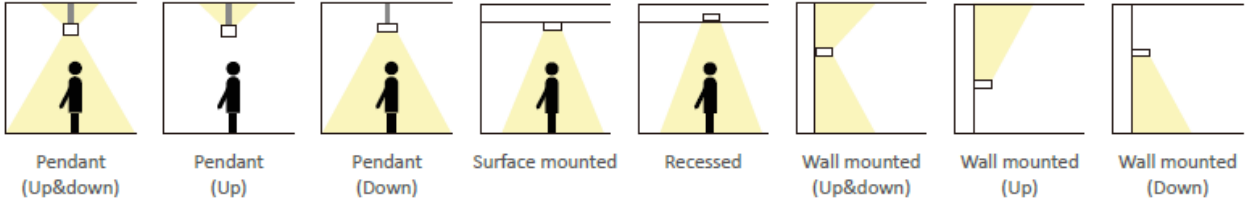

MOUNTING OPTIONS

AC Emergency Backup Field Installation

Seamless Linkable Mounting

Continous mount quantities:

2FT: 24PCS max

4FT: 12PCS max

8FT: 6PCS max