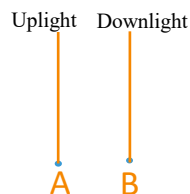

FIXTURE TYPE:	Up and Down LED Linear Light
NOTES:	
UPDATED DATE:	Sept, 2023

Up and Down LED Linear Light

PRODUCT OVERVIEW

This LED Up-Down Linear Light blends aesthetics and practicalities, making your places nice and bright. It delivers both direct and indirect lighting, bringing your places with better atmosphere, as well as enough brightness. What's more, Brightness and CCT Adjustable can bring you more flexibilities, which makes you or your customers' demands can be fastly met. This unique lighting fixture is a ideal choice for your residential, commercial, and creative spaces.

KEY FEATURES

- Up and Down Illumination
- 5 CCT Selectable
- Brightness Adjustable

5CCT Switches 30/40/50/57/65K

Brightness Switch

- ① UP: 100% & DOWN: 0%
- ② UP: 75% & DOWN: 25%
- ③ UP: 50% & DOWN: 50%
- ④ UP: 25% & DOWN: 75%
- ⑤ UP: 0% & DOWN: 100%