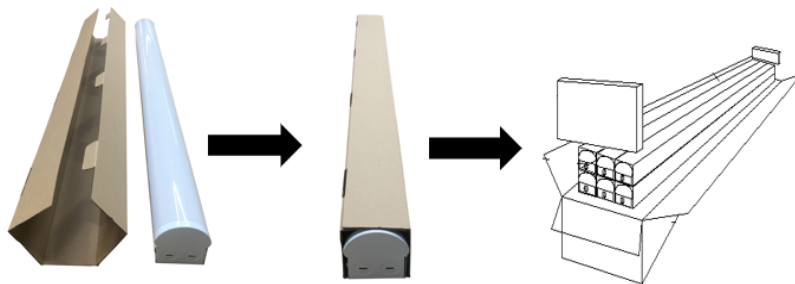

ORDING GUIDE

Example: MC-ST4F-40XYX

PRODUCT	SIZE	Wattage	First X Color/CCT	Second Y Function	Third X Voltage
ST Linear strip light	4F 4FT 8F 8FT	24W 40W (20-30-40W) 60W (40-50-60W) 80W (70-80-90W)	A 3000K B 3500K C 4000K D 5000K/ 3CCT(3000-4000-5000k) E 6500K H 5700K G 4500K	Blank motion&emergency M motion B emergency N non-montion& emergency	A 100-347V ac C 100-277V ac

INSTALLED OPTIONS

IMAGE	MODEL NUMBER	DESCRIPTION
	MC-STPC4	Metal plate connector for seamless linking
	MC-STWD	Metal wire guard, prevent the lamp from falling off, or prevent the lamp cover from being damaged
	MC-STHK	Hanging kit for suspending

DIMENSIONS (Unit:mm)

Length	Width	Height
48"	2.95"	3.27"
96"	2.95"	3.27"

PACKAGING INFORMATION

Size	Packing Detail				
	L(inch)	W(inch)	H(inch)	PC/CTN	GW(Kg)
4FT	50"	10"	7.87"	6PC	12.5
8FT	98"	7.68"	7.87"	4PC	16.7