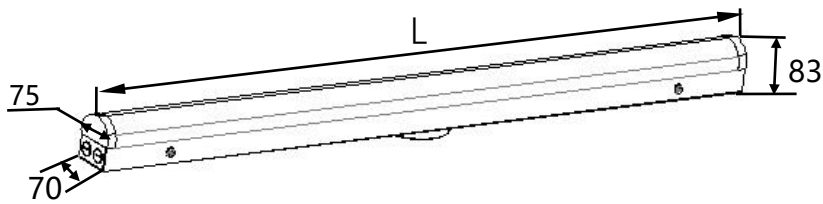

ORDING GUIDE

Example: MC-ST4F-40XYX

PRODUCT	SIZE	Wattage	First X Color/CCT	Second Y Function	Third X Voltage
ST Linear strip light	4F 4FT 8F 8FT	24W 40W (20-30-40W) 60W (40-50-60W) 80W (70-80-90W)	A 3000K B 3500K C 4000K D 5000K/ 3CCT(3000-4000-5000k) E 6500K H 5700K G 4500K	Blank motion&emergency M motion B emergency N non-montion& emergency	A 100-347V ac C 100-277V ac

INSTALLED OPTIONS

IMAGE	MODEL NUMBER	DESCRIPTION
	MC-STPC4	Metal plate connector for seamless linking
	MC-STWD	Metal wire guard, prevent the lamp from falling off, or prevent the lamp cover from being damaged
	MC-STHK	Hanging kit for suspending

DIMENSIONS (Unit:mm)

Length	Width	Height
48"	2.95"	3.27"
96"	2.95"	3.27"

PACKAGING INFORMATION

Size	Packing Detail				
	L(inch)	W(inch)	H(inch)	PC/CTN	GW(Kg)
4FT	50"	10"	7.87"	6PC	12.5
8FT	98"	7.68"	7.87"	4PC	16.7