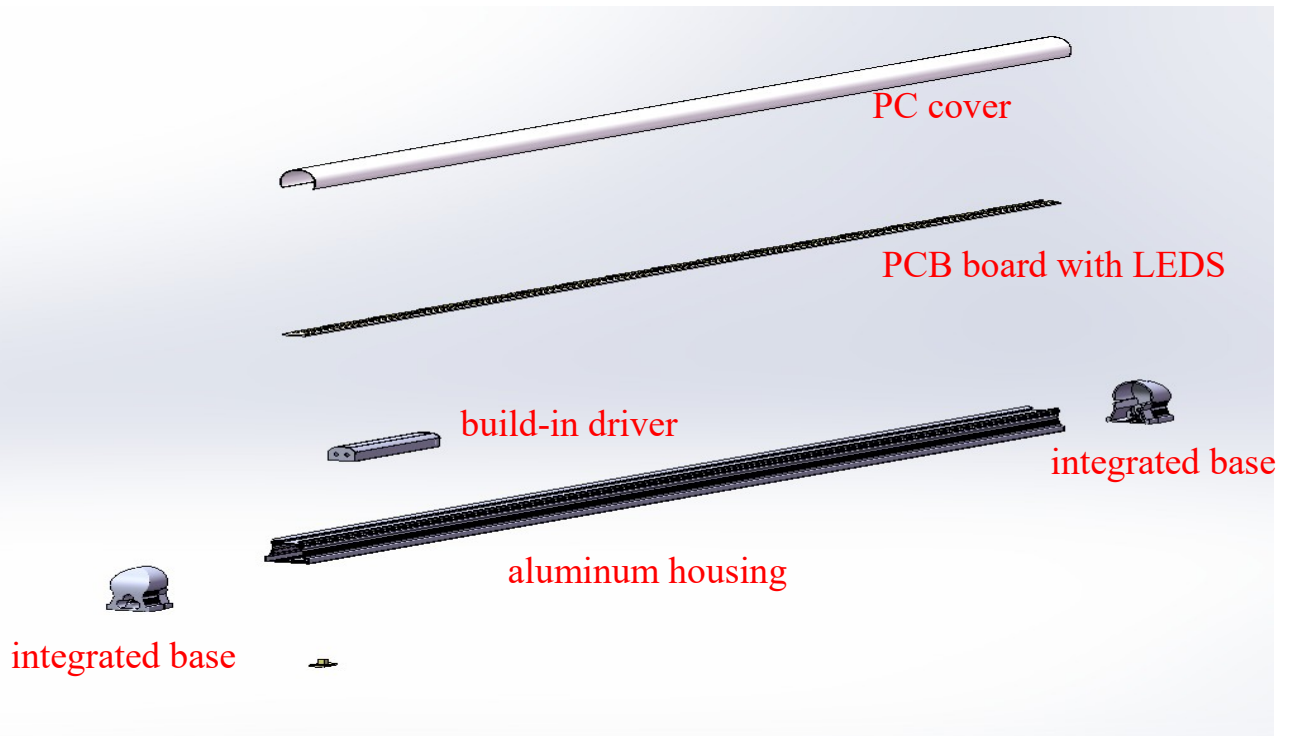

ORDERING GUIDE

Example: MC-INT4F-24XX

PRODUCT	SIZE	Wattage	First X	First X
INT	4F	30	C	Color/CCT
INT INTEGRATED	4F 4FT 5F 5FT 6F 6FT 8F 8FT	24W 30W 40W 48W 60W 72W	S S= Stripy C C=Clear M M=Frosted	A 3000K B 3500K C 4000K D 5000K H 5700K E 6500K M 3000K-4000K-5000K-6500K

CUT SHEET